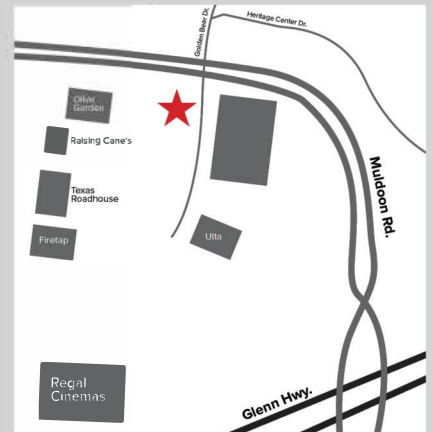

## EMERGENCY FOOD DISTRIBUTION (TEFAP)

Low on food? WE can help!

Food Bank of Alaska is continuing distribution of The Emergency Food Assistance Program (TEFAP) at Tikahtnu Commons.

- Drive-through distribution ONLY
- No delivery available for food boxes
- One box per family, per week
  - Pre-registration encouraged:

## DATES AND LOCATION:

Tikahtnu Sam's Club  
Parking Lot:  
1074 N. Muldoon Rd.

Every Monday &  
Thursday

5:00 - 7:00 pm

**CLOSED 1/18/21**

FOR MORE INFORMATION:  
[programs@foodbankofalaska.org](mailto:programs@foodbankofalaska.org)  
907.222.3100